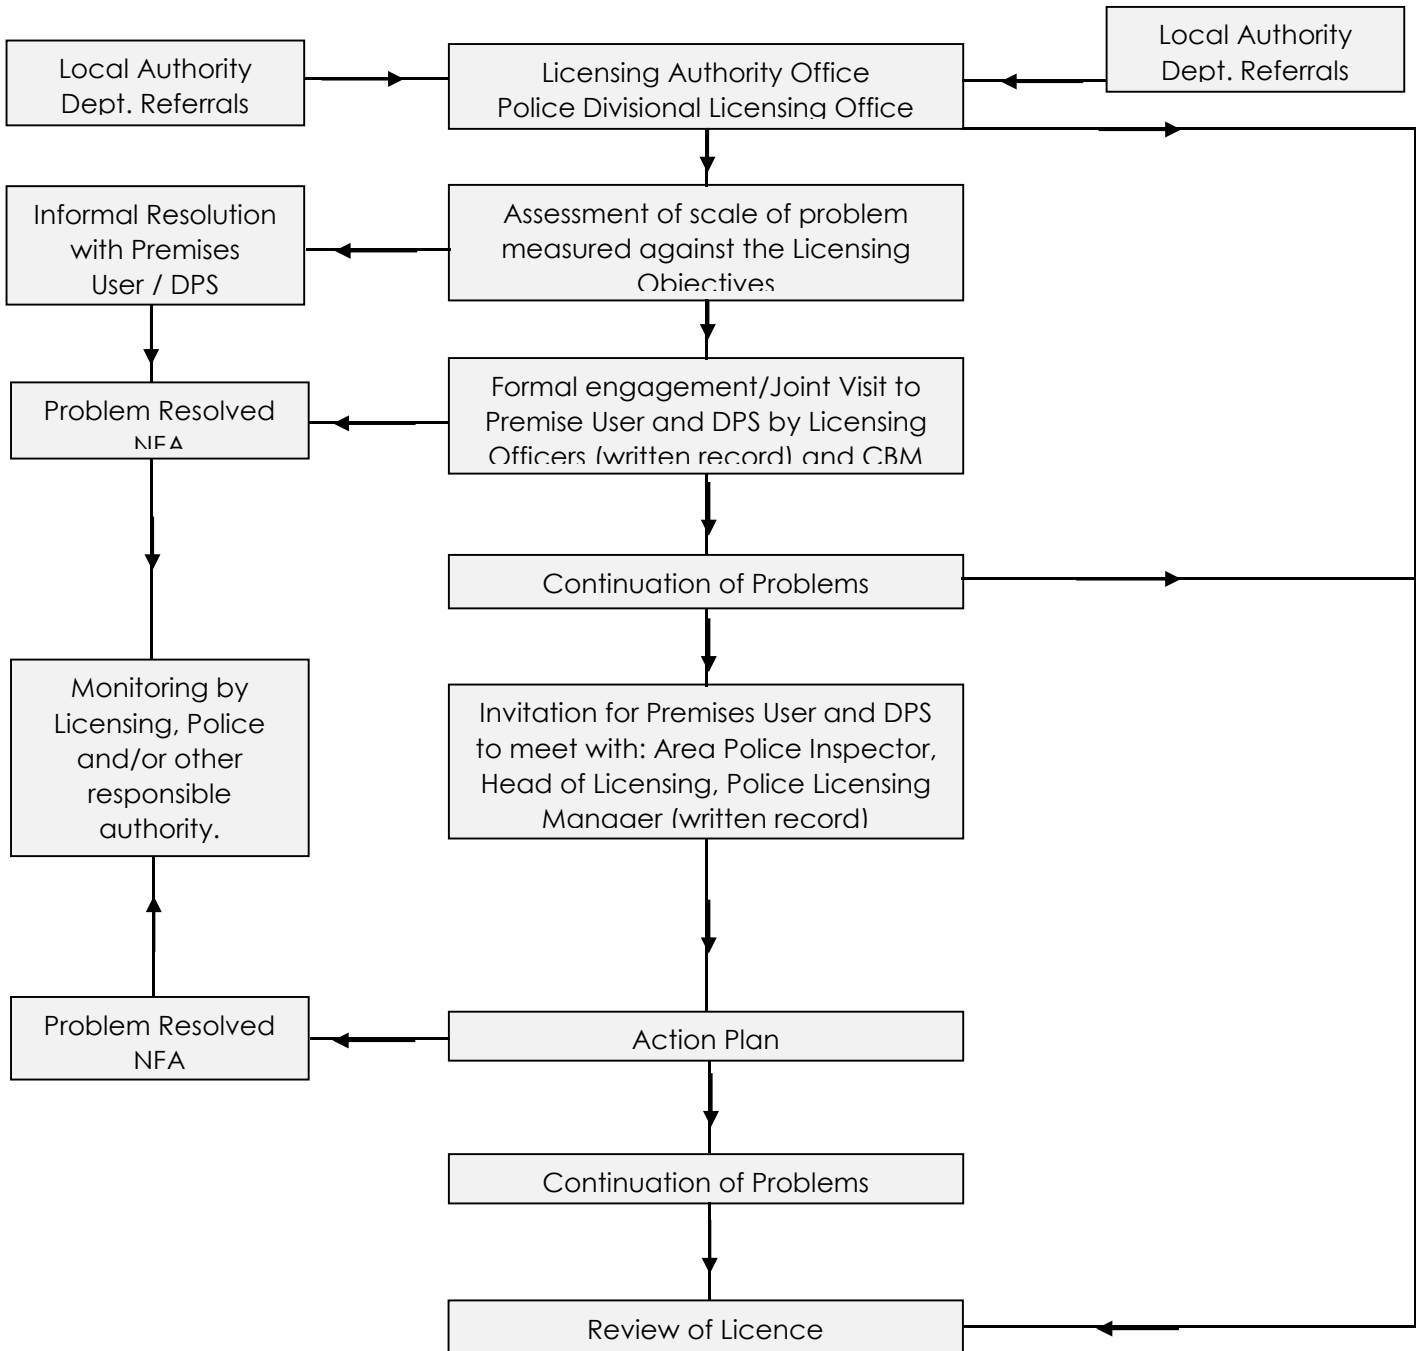

LICENSED PREMISES REVIEW PROCEDURE INCORPORATING PROBLEM SOLVING GROUP APPROACH

At any level it can be decided depending on the merits of the case to apply for a review of a premises licence. Progression to each level is an optional process and this flowchart is designed as a template for progress and monitoring of troublesome Licensed Premises culmination of the licence.